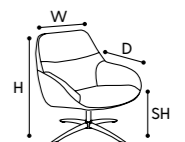

3. Ergo Low

Chair: H 79 cm | SH 41 cm | W 70 cm | D 76 cm
cover: Adore/ Petrol, base: Bond/Black

4. Dahlia Low

Chair: H 79 cm | SH 43 cm | W 70 cm | D 76 cm
cover: Club Royal/Light brown, base: Bond/Black

5. Daisy

Chair: H 79 cm | SH 43 cm | W 70 cm | D 76 cm
cover: Earth/Copper, base: Bond/Chrome

Height | Seat Height | Width | Depth

► LINK [Earth/Beige, Donati/Black]
LUCCA sofa [Lido /Petrol, Legs T2, Arm 1A]