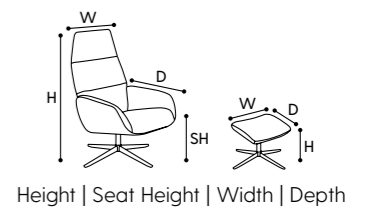

Height | Seat Height | Width | Depth