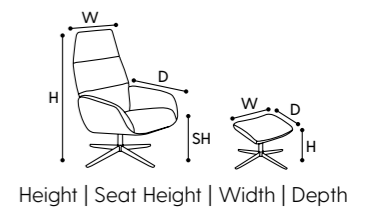

Height | Seat Height | Width | Depth