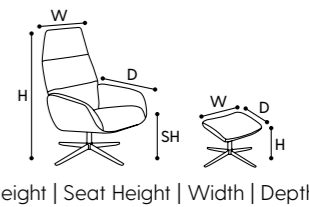

4. Torino

Chair: H 101 cm | SH 45 cm | W 72 cm | D 82 cm
Footrest: H 43 cm | W 55 cm | D 37 cm
cover: Soil/Lilac, Bossa/Satin Chrome

► FOX set [Challenger/Cabernet, Sub/Satin Chrome]

1.

2.

3.

4.

1. Fox

Chair: H 98 cm | SH 44 cm | W 72 cm | D 86 cm
 Footrest: H 43 cm | W 55 cm | D 37 cm
 cover: Earth/Teal, base: Bossa/Black

2. Firana

Chair: H 98 cm | SH 44 cm | W 72 cm | D 86 cm
 Footrest: H 43 cm | W 55 cm | D 37 cm
 cover: Lido/Petrol, base: Sub/Chrome

3. Alberto

Chair: H 104 cm | SH 45 cm | W 78 cm | D 88 cm
 Footrest: H 40 cm | W 55 cm | D 37 cm
 cover: Challenger/Liver, base: Vision/Satin Chrome

4. Jola

Chair: H 104 cm | SH 45 cm | W 78 cm | D 88 cm
 Footrest: H 40 cm | W 55 cm | D 37 cm
 cover: Earth/Copper, base: Sub/Chrome

Height | Seat Height | Width | Depth

► CAMILLO set [Air/Steel, Sub/Satin Chrome]

1.

2.

3.

1. Camillo

Chair: H 100 cm | SH 43 cm | W 74 cm | D 89 cm
 Footrest: H 40 cm | W 55 cm | D 37 cm
 cover: Adore/Petrol, base: Vision/Black