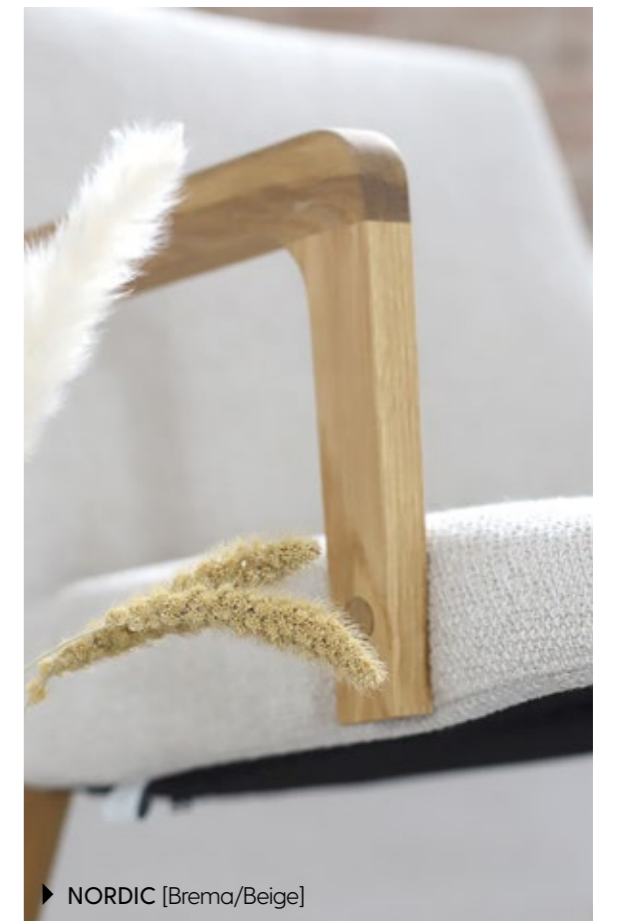

► LUCCA sofa [Alpine/Ivory, Legs T2, Arm 2]
NORDIC [Alpine/Ivory]

▶ BOURBON [Alpine/Ivory]

▶ LOUISIANA [Challenger/Liver]

▶ NORDIC [Alpine/Natural]

▶ NORDIC [Brema/Beige]

▶ EAGLE [Balder/Black]

1. Bourbon Wood