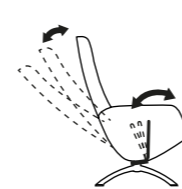

Dyfosit™
Patented function system