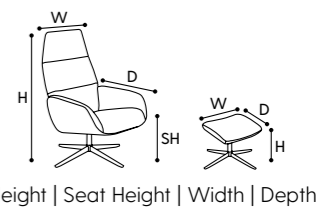

▶ DAHLIA set [Earth /Forest, Bond /Black]

▶ LOTUS PLUS set [Balder /Orange, Vision /Black]

1. Elise

Chair: H 96 cm | SH 50 cm | W 73 cm | D 81 cm
Footrest: H 47 cm | W 55 cm | D 37 cm
cover: Balder/Wine red, base: Sub/Satin Chrome

2. Elise Plus

Chair: H 96 cm | SH 50 cm | W 73 cm | D 81 cm
Footrest: H 47 cm | W 55 cm | D 37 cm
cover: Reno/Cognac, base: Vision/Chrome

3. Esprit

Chair: H 99 cm | SH 44 cm | W 73 cm | D 87 cm
Footrest: H 50 cm | W 55 cm | D 37 cm
cover: Air/Denim, Bond/Black

4. Esprit Plus

Chair: H 99 cm | SH 44 cm | W 73 cm | D 87 cm
Footrest: H 50 cm | W 55 cm | D 37 cm
cover: Soft/Petrol, Bossa/Black

5. Lotus

Chair: H 100 cm | SH 46 cm | W 73 cm | D 87 cm
Footrest: H 43 cm | W 55 cm | D 37 cm
cover: Balder/Cognac, base: Sub/Chrome

6. Lotus Plus

Chair: H 100 cm | SH 46 cm | W 73 cm | D 87 cm
Footrest: H 43 cm | W 55 cm | D 37 cm
cover: Reno/Stone, base: Bossa/Satin Chrome

7. Dahlia

Chair: H 99 cm | SH 44 cm | W 73 cm | D 87 cm
Footrest: H 47 cm | W 55 cm | D 37 cm
cover: Challenger/Bronze, base: Bossa/Chrome