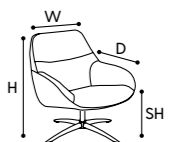

Height | Seat Height | Width | Depth