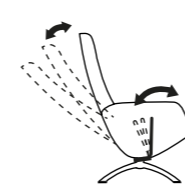

Dyfosit
Patented function system