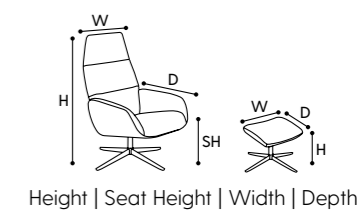

Height | Seat Height | Width | Depth