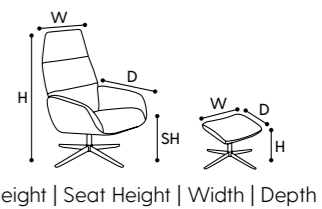

► ERGO set [Club Royal/Light Brown, Vision/Chrome]

► ERGO PLUS set [Challenger/Mustard, Bossa/Black]

1. Ergo

Chair: H 108 cm | SH 42 cm | W 71 cm | D 80 cm
Footrest: H 40 cm | W 55 cm | D 37 cm
cover: Club Royal/Light Brown, base: Vision/Black

2. Ergo Plus

Chair: H 108 cm | SH 42 cm | W 71 cm | D 80 cm
Footrest: H 40 cm | W 55 cm | D 37 cm
cover: Balder/Blue, base: Vision/Satin Chrome

3. Chef

Chair: H 110 cm | SH 44 cm | W 71 cm | D 80 cm
Footrest: H 41 cm | W 55 cm | D 37 cm
cover: Soil/Turquoise, base: Bossa/Black

4. Boss

Chair: H 110 cm | SH 44 cm | W 71 cm | D 80 cm
Footrest: H 43 cm | W 54 cm | D 41 cm
cover: Brema/Ashgrey, base: Bond/Black

5. Magic Plus

Chair: H 112 cm | SH 51 cm | W 71 cm | D 80 cm
Footrest: H 40 cm | W 55 cm | D 37 cm
cover: Mito/Dolphin, base: Bossa/Black