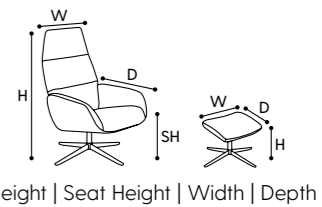

▶ ROMA
 [Soil/Lilac, Bossa/Chrome]

► ROMA set [Soil/Blush, Vision/Chrome]

1. Bordeaux

Chair: H 99 cm | SH 42 cm | W 72 cm | D 82 cm
Footrest: H 40 cm | W 55 cm | D 37 cm
cover: Balder/Cognac, base: Vision/Black

2. Roma

Chair: H 100 cm | SH 43 cm | W 72 cm | D 82 cm
Footrest: H 42 cm | W 55 cm | D 37 cm
cover: Challenger/Burgundy, base: Sub/Satin Chrome

3. Glove

Chair: H 102 cm | SH 43 cm | W 64 cm | D 70 cm
Footrest: H 40 cm | W 56 cm | D 38 cm
cover: Challenger/Steel, base: Vision/Black

4. Torino

Chair: H 101 cm | SH 45 cm | W 72 cm | D 82 cm
Footrest: H 43 cm | W 55 cm | D 37 cm
cover: Soil/Lilac, Bossa/Satin Chrome

► FOX set [Challenger/Cabernet, Sub/Satin Chrome]

1.

2.

3.

4.

1. Fox