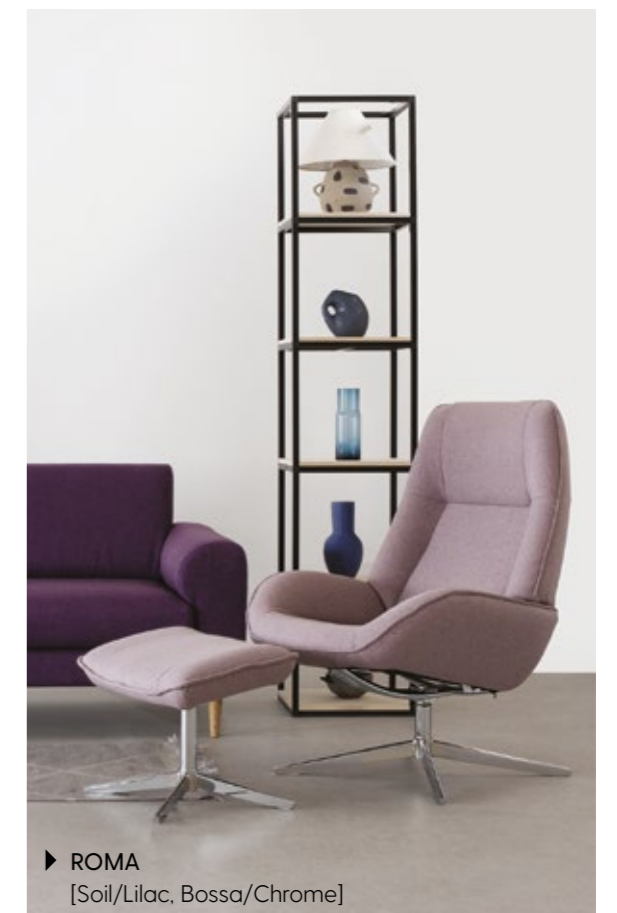

4. Boss

Chair: H 110 cm | SH 44 cm | W 71 cm | D 80 cm
Footrest: H 43 cm | W 54 cm | D 41 cm
cover: Brema/Ashgrey, base: Bond/Black

5. Magic Plus

Chair: H 112 cm | SH 51 cm | W 71 cm | D 80 cm
Footrest: H 40 cm | W 55 cm | D 37 cm
cover: Mito/Dolphin, base: Bossa/Black

▶ BORDEAUX [Balder/Dark Brown]

▶ BORDEAUX set [Earth/Burgundy, Sub/Black]
 LUCCA sofa [Challenger/Zinc, Legs T6, Arm 2] pouf [Soil/Carmine, Legs T3]
 DAHLIA LOW [Air/Pearl, Bossa/Black]

▶ BORDEAUX
 [Challenger/Cabernet, Sub/Satin Chrome]

▶ ROMA
 [Soil/Lilac, Bossa/Chrome]

► ROMA set [Soil/Blush, Vision/Chrome]

1. Bordeaux

Chair: H 99 cm | SH 42 cm | W 72 cm | D 82 cm
Footrest: H 40 cm | W 55 cm | D 37 cm
cover: Balder/Cognac, base: Vision/Black