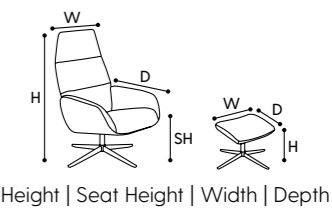

3. Magnolia LB

Chair: H 85 cm | SH 49 cm | W 78 cm | D 80 cm
 cover: Balder/Cognac, base: Vision/Black

4.

4. Island Soft

Chair: H 104 cm | SH 42 cm | W 93 cm | D 96 cm
 Footrest: H 46 cm | W 62 cm | D 48 cm
 cover: Earth/Mustard, base: Donati/Black

► ORION LB [Society /Mustard, Donati/Black]

5.

1. Orion HB

Chair: H 105 cm | SH 43 cm | W 74 cm | D 85 cm
Footrest: H 47 cm | W 55 cm | D 47 cm
cover: Challenger/Mustard, base: Bond/Black

2. Orion HB Combi