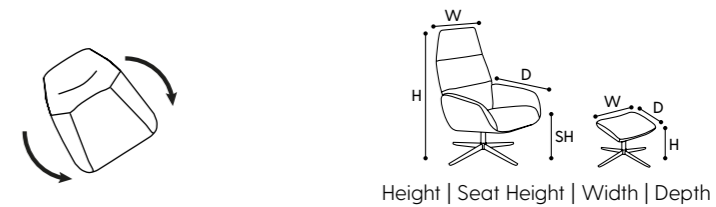

Height | Seat Height | Width | Depth