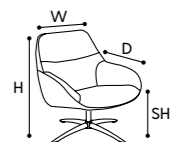

4. Nordic Quilt

Chair: H 72 cm | SH 40 cm | W 74 cm | D 69 cm
cover: Earth/Indigo

5. Bat

Chair: H 80 cm | SH 40 cm | W 61 cm | D 70 cm
cover: Balder/Wine red, base: Vision/Chrome

6. Eagle

Chair: H 75 cm | SH 39 cm | W 61 cm | D 69 cm
cover: Balder/Stone

Height | Seat Height | Width | Depth

► CLEO SWIVEL [Fusion/Mustard Yellow, Carmine, Indigo, Forest]

1. Cleo

Chair: H 76 cm | SH 48 cm | W 57 cm | D 57 cm
cover: Soft/Petrol

2. Cleo Wood

Chair: H 76 cm | SH 48 cm | W 57 cm | D 57 cm
cover: Brema/Niagara