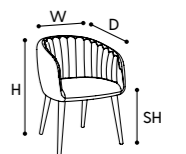

Height | Seat Height | Width | Depth

► CLEO SWIVEL [Fusion/Mustard Yellow, Carmine, Indigo, Forest]

1. Cleo

Chair: H 76 cm | SH 48 cm | W 57 cm | D 57 cm
cover: Soft/Petrol

2. Cleo Wood

Chair: H 76 cm | SH 48 cm | W 57 cm | D 57 cm
cover: Brema/Niagara

3. Cleo Swivel

Chair: H 76 cm | SH 48 cm | W 57 cm | D 57 cm
cover: Fusion/Carmine

4. Pearl

Chair: H 76 cm | SH 48 cm | W 61 cm | D 56 cm
cover: Earth/Shitake

Height | Seat Height | Width | Depth

► GRO [Balder/Black]