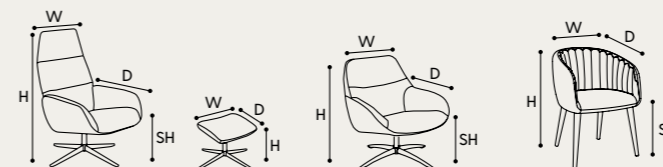

We design unique
armchairs and
sofas with slim and
aesthetic elegance
to help you express
your personal style
in your living room.

10 YEAR WARRANTY
ON PUR FOAM
10

GENERAL INFORMATION

Collection available from 01.07.2023

Contact:

KEBE A/S

Knastvej 3,
Oddense,
DK-7860 Spøttrup

Production location:

KEBE Poland sp. z.o.o.
Polnam Business Park
Wały Dzwernickiego 125/141
PL-42-200 Częstochowa

Contact:

Tel +45 86 99 46 66
E-mail: kebe@kebe.dk
kebeliving.com

Orders:

While making an order please indicate the following:

- name of the product
- color and base type
- leather /fabric type and color

Delivery time:

6 to 8 weeks

Height | Seat Height | Width | Depth
Hauteur | Hauteur d'assise | Largeur | Profondeur
Höhe | Sitzhöhe | Breite | Tiefe
Altura | Altura del asiento | Ancho | Profundidad
Højde | Sædehøjde | Bredde | Dybde

Discover our Sofas: