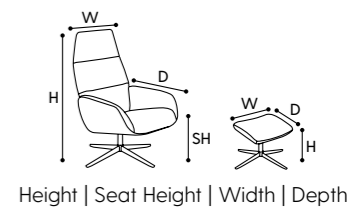

1.

2.

1. Havana

Chair: H 105 cm | SH 39 cm | W 63 cm | D 70 cm
Footrest: H 47 cm | W 49 cm | D 37 cm
cover: Club Royal/Taupe, base: Vision/Black

2. Orlando

Chair: H 105 cm | SH 39 cm | W 64 cm | D 70 cm
Footrest: H 47 cm | W 49 cm | D 37 cm
cover: Challenger/Cinnamon, base: Sub/Chrome