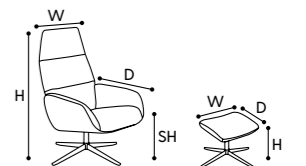

Height | Seat Height | Width | Depth

► KANTATE set [Club Royal /Taupe, Vision/Black]

1.

1. Kantate

Chair: H 105 cm | SH 41 cm | W 77 cm | D 80 cm
 Footrest: H 43 cm | W 55 cm | D 37 cm
 cover: Balder/Nougat, base: Vision/Chrome